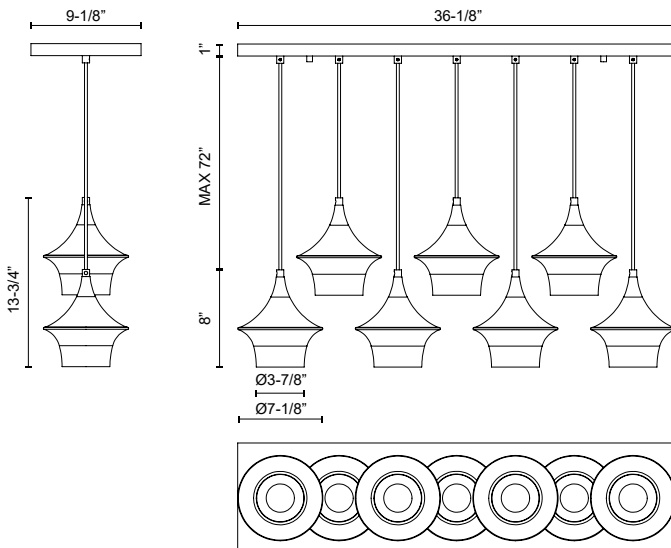

alora mood

P. 1.855.855.8926

CANADA: 19054 28TH Avenue Surrey - BC V3Z 6M3

USA: 3035 E. Lone Mountain Rd - Las Vegas, NV, 89081

EMIKO LP523036

FIXTURE DIMENSIONS	L36-1/8" x W7-1/8" x H13-3/4"
LAMP TYPE	E26
MAX WATTAGE	60W
BULB QTY	7
BULBS INCLUDED	No
VOLTAGE	120V
SHADE DIMENSIONS	D7-1/8" x H7-1/2"
MATERIAL	Aluminum; Steel;
WIRE LENGTH	72"
MINIMUM HANG HEIGHT	16"
SLOPED CEILING ADAPTABLE	Yes
LOCATION	Dry
CANOPY DIMENSIONS	L36-1/8" x W9-1/8" x H1"
BRAND	Alora Mood

[D - Diameter, L - Length, W - Width, H - Height, E - Extension]

AVAILABLE FINISHES:

LP523036MB
Matte Black

LP523036BG
Brushed Gold

*For complete warranty terms, please visit: www.aloralighting.com/warranty